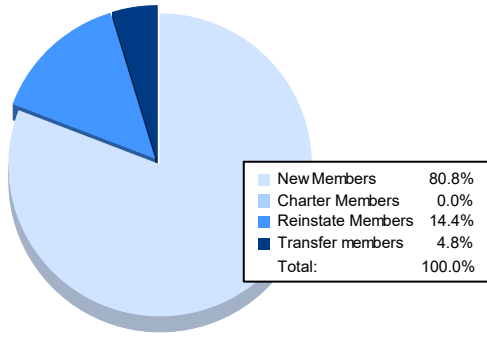

Year	New Clubs	Dropped Clubs	Gain/ Loss Clubs	New Members	Charter Members	Reinstate Members	Transfer Members	Total Member Added	Total Members Dropped	Gain/ Loss Members
2016-2017	0	0	0	179	3	6	7	195	203	-8
2017-2018	1	2	-1	98	24	11	7	140	243	-103
2018-2019	0	0	0	114	0	6	5	125	138	-13
2019-2020	0	1	-1	85	2	7	6	100	146	-46
2020-2021	0	0	0	84	0	15	5	104	159	-55
<b>Average</b>	<b>0</b>	<b>1</b>	<b>0</b>	<b>112</b>	<b>6</b>	<b>9</b>	<b>6</b>	<b>133</b>	<b>178</b>	<b>-45</b>

### Membership Composition June 2021 Cumulative