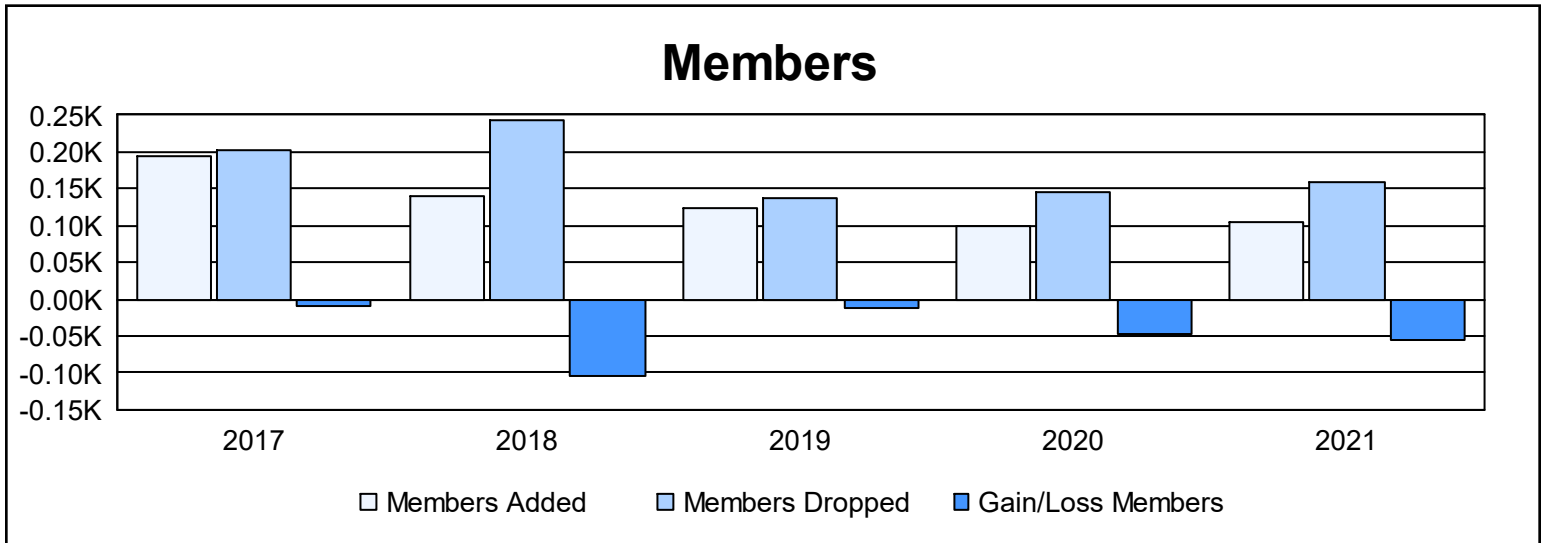

Year	New Clubs	Dropped Clubs	Gain/ Loss Clubs	New Members	Charter Members	Reinstate Members	Transfer Members	Total Member Added	Total Members Dropped	Gain/ Loss Members
2016-2017	0	0	0	179	3	6	7	195	203	-8
2017-2018	1	2	-1	98	24	11	7	140	243	-103
2018-2019	0	0	0	114	0	6	5	125	138	-13
2019-2020	0	1	-1	85	2	7	6	100	146	-46
2020-2021	0	0	0	84	0	15	5	104	159	-55
<b>Average</b>	<b>0</b>	<b>1</b>	<b>0</b>	<b>112</b>	<b>6</b>	<b>9</b>	<b>6</b>	<b>133</b>	<b>178</b>	<b>-45</b>

### Membership Composition June 2021 Cumulative