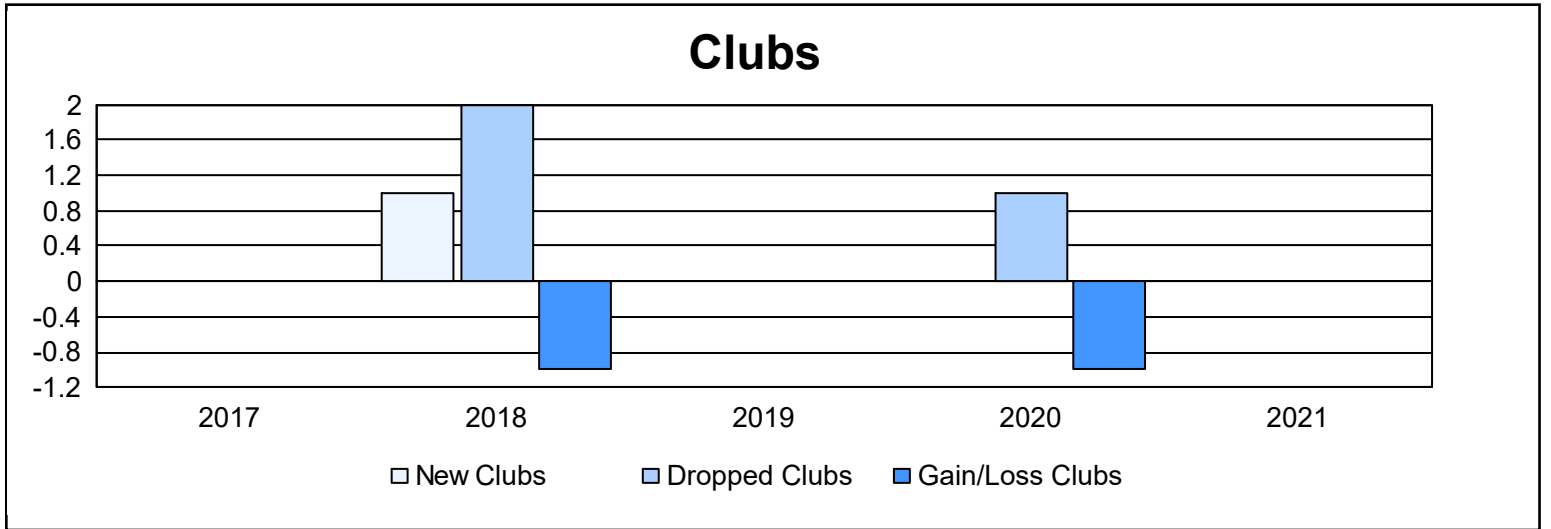

Year	New Clubs	Dropped Clubs	Gain/ Loss Clubs	New Members	Charter Members	Reinstate Members	Transfer Members	Total Member Added	Total Members Dropped	Gain/ Loss Members
2016-2017	0	0	0	179	3	6	7	195	203	-8
2017-2018	1	2	-1	98	24	11	7	140	243	-103
2018-2019	0	0	0	114	0	6	5	125	138	-13
2019-2020	0	1	-1	85	2	7	6	100	146	-46
2020-2021	0	0	0	84	0	15	5	104	159	-55
<b>Average</b>	<b>0</b>	<b>1</b>	<b>0</b>	<b>112</b>	<b>6</b>	<b>9</b>	<b>6</b>	<b>133</b>	<b>178</b>	<b>-45</b>

### Membership Composition June 2021 Cumulative